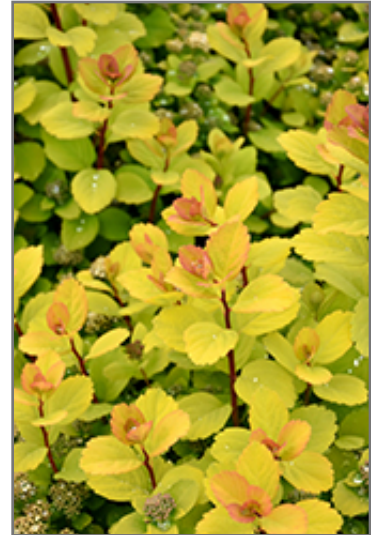

Glow Girl Birch Leaf Spirea foliage
Photo courtesy of NetPS Plant Finder