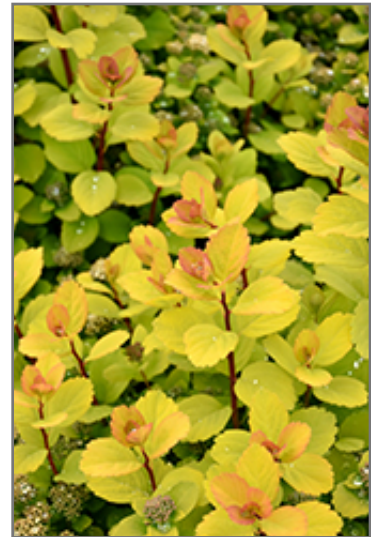

Glow Girl Birch Leaf Spirea foliage
Photo courtesy of NetPS Plant Finder