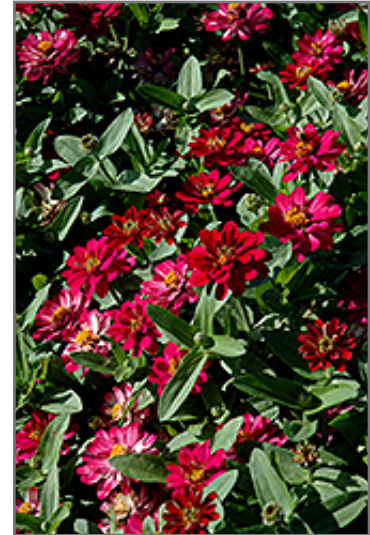

*Profusion Double Cherry Zinnia
flowers
Photo courtesy of NetPS Plant Finder*